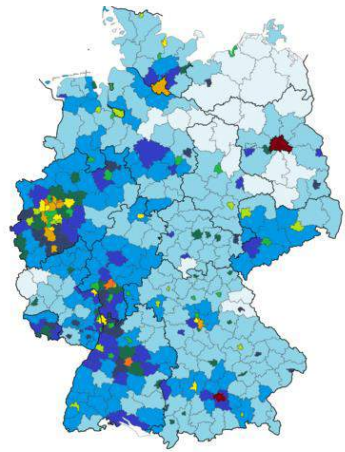

## Some Facts about Germany

- total area: 357,021 km<sup>2</sup> (63<sup>rd</sup>)
- Population 2012: 80,399,300 (16<sup>th</sup>)  
Population Density: 225/km<sup>2</sup> (58<sup>th</sup>)
- Federal Republic of Germany  
(16 federated states)
- Capital City: Berlin
- Member of the European Union
- Biggest Cities:
 

Berlin	3.510.000
Hamburg	1.810.000
München	1.380.000
Köln	1.020.000
....	
Hannover	530.000

**Ostfalia**  
 Hochschule für angewandte  
 Wissenschaften

3

**DAAD**

Deutscher Akademischer Austausch Dienst  
 German Academic Exchange Service

**Ostfalia**  
 Hochschule für angewandte  
 Wissenschaften

Suderburg

### Population

People per km<sup>2</sup>

4

**Ostfalia**  
Hochschule für angewandte  
Wissenschaften

**River catchments**  
(american english: watersheds)  
**in Germany**  
as defined by the European  
water frame work directive