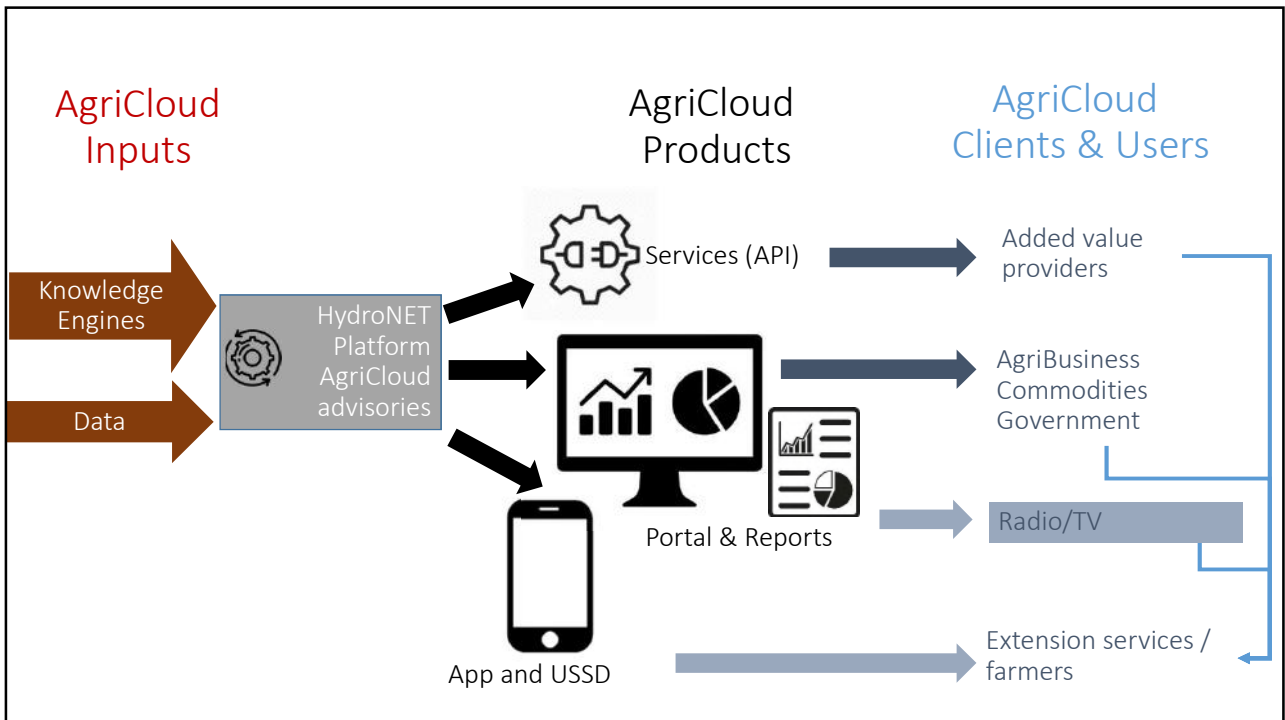

AgriCloud App

Prof Sue Walker

Agricultural Research Council – Institute for Soil, Climate and Water, Pretoria, South Africa

WalkerS@arc.agric.za

Rain for Africa (R4A) project developed

AgriCloud = a mobile phone 'Planting App'

- Addresses gaps in info relating weather to crop production
- AgriCloud App provides:
 - Planting advice
 - Spraying advice against pests and diseases
 - Collect current weather conditions by crowdsourcing.
- Farmers only need info for their own farm
 - Register with precise location on map
- Based on scientific information and weather forecasts from ECMWF using climate grid data from ARC-ISCW & SAWS & rainfall from NASA.
- Delivered via cellular telephone:
 - For smart phone – use "AgriCloud" from Google Play Store
 - For simple phone – use interactive "USSD" *134*8383#

Example of output for info about spraying for weeds

Mobile phone information services

Coverage

Large numbers of South African farmers have access to a phone & signal

Localised

Information is provided precisely for farm location

Timely

Information reaches farmer immediately

Local language

User chooses own language

7

New Additions

Wheat cultivar choice advisory (for seed purchase available Nov 2019)

- According to farm location using last 5 years information from ARC-SG cultivar trials to group cultivars according to yield potential.
- Details of yields, protein content, hectolitre mass, Thousand kernel mass, Disease resistance or susceptibility etc