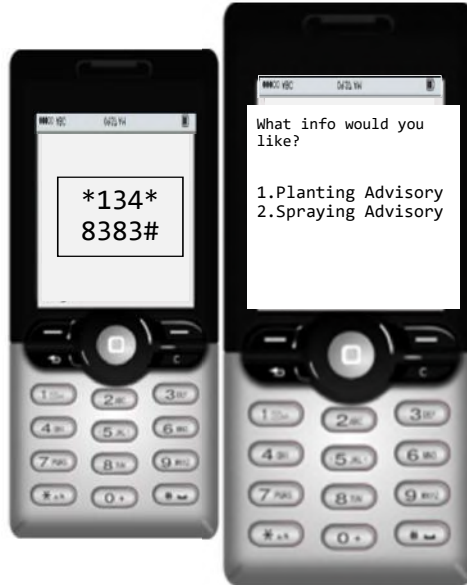

AgriCloud App

Prof Sue Walker

Agricultural Research Council – Institute for Soil, Climate and Water, Pretoria, South Africa

WalkerS@arc.agric.za

Rain for Africa (R4A) project developed

AgriCloud = a mobile phone 'Planting App'

- Addresses gaps in info relating weather to crop production
- AgriCloud App provides:
 - Planting advice
 - Spraying advice against pests and diseases
 - Collect current weather conditions by crowdsourcing.
- Farmers only need info for their own farm
 - Register with precise location on map
- Based on scientific information and weather forecasts from ECMWF using climate grid data from ARC-ISCW & SAWS & rainfall from NASA.
- Delivered via cellular telephone:
 - For smart phone – use "AgriCloud" from Google Play Store
 - For simple phone – use interactive "USSD" *134*8383#

- Download from Google App Store
- Search and install:
- “AgriCloud”

3

4

AgriCloud USSD to get Planting and Spraying info

Use *134*8383#

- Press call button
- Wait for reply
- Register with Tel# & town
- Follow instructions
- Choose advisory & send
 - 1=planting
 - 1=disease control
 - 2=weed control
 - 2=spraying
- Wait for sms to receive information for your area

Example of output for info about spraying for weeds

Mobile phone information services

Coverage

Large numbers of South African farmers have access to a phone & signal

Localised

Information is provided precisely for farm location