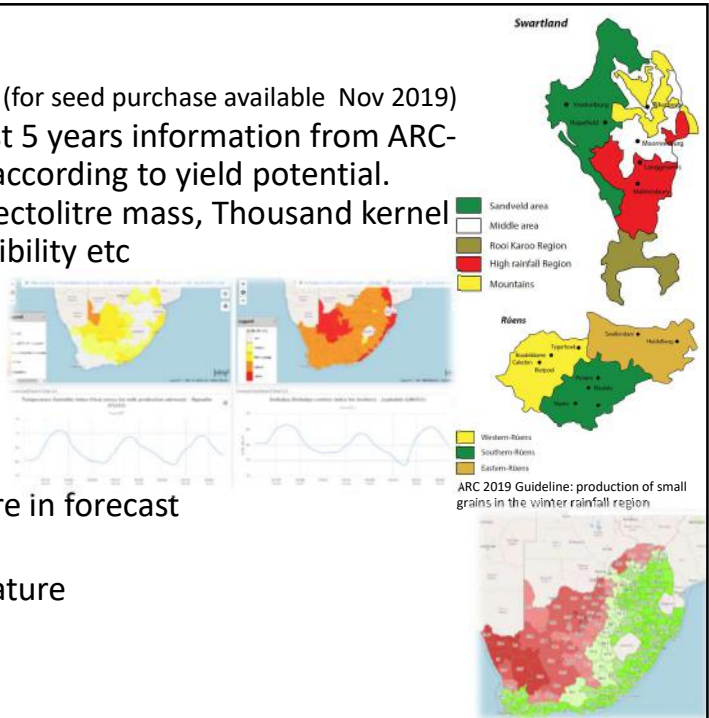

Timely

Information reaches farmer immediately

Local language

User chooses own language

7

New Additions

Wheat cultivar choice advisory (for seed purchase available Nov 2019)

- According to farm location using last 5 years information from ARC-SG cultivar trials to group cultivars according to yield potential.
- Details of yields, protein content, hectolitre mass, Thousand kernel mass, Disease resistance or susceptibility etc

Heat Stress for cattle & poultry

- Use temperature & humidity

Bee hive management

- According to maximum temperature in forecast

Heat units for crops

- According to daily average temperature and planting dates